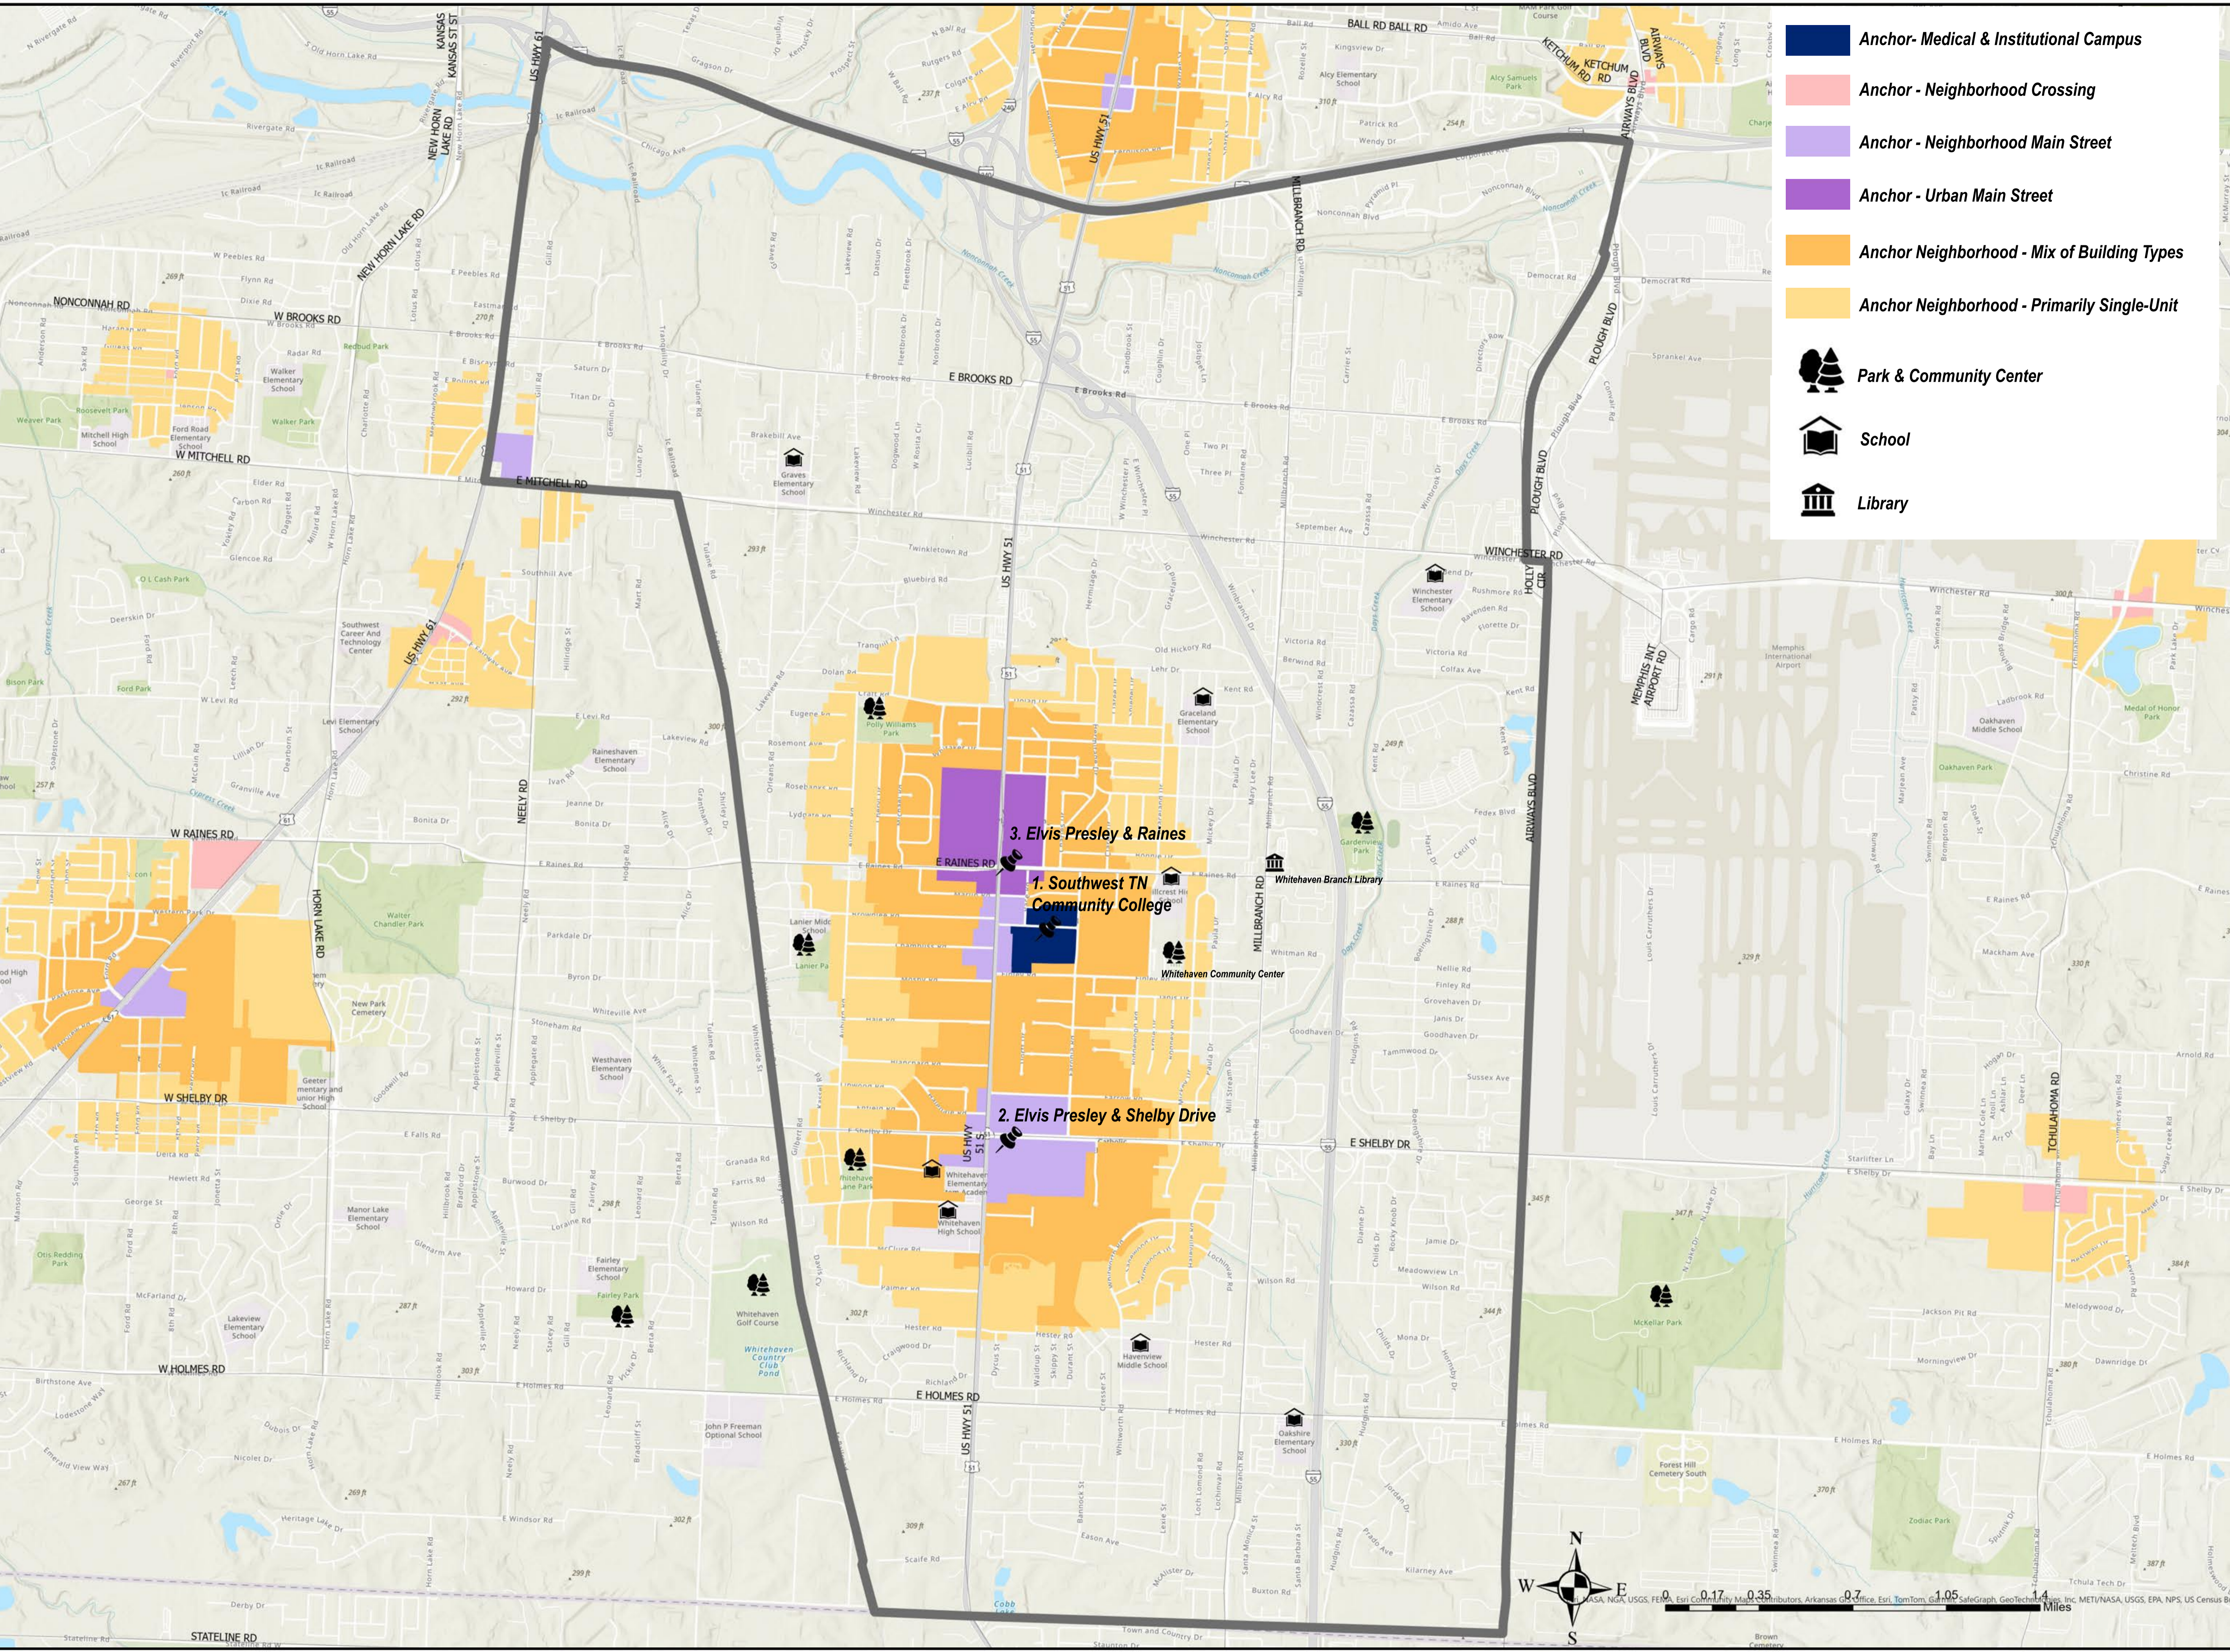

# WHITEHAVEN ANCHORS (AREA 1)

-  Anchor - Medical & Institutional Campus
-  Anchor - Neighborhood Crossing
-  Anchor - Neighborhood Main Street
-  Anchor - Urban Main Street
-  Anchor Neighborhood - Mix of Building Types
-  Anchor Neighborhood - Primarily Single-Unit
-  Park & Community Center
-  School
-  Library

3. Elvis Presley & Raines

1. Southwest TN  
Community College

2. Elvis Presley & Shelby Drive

0 0.17 0.35 0.7 1.05 1.4 Miles